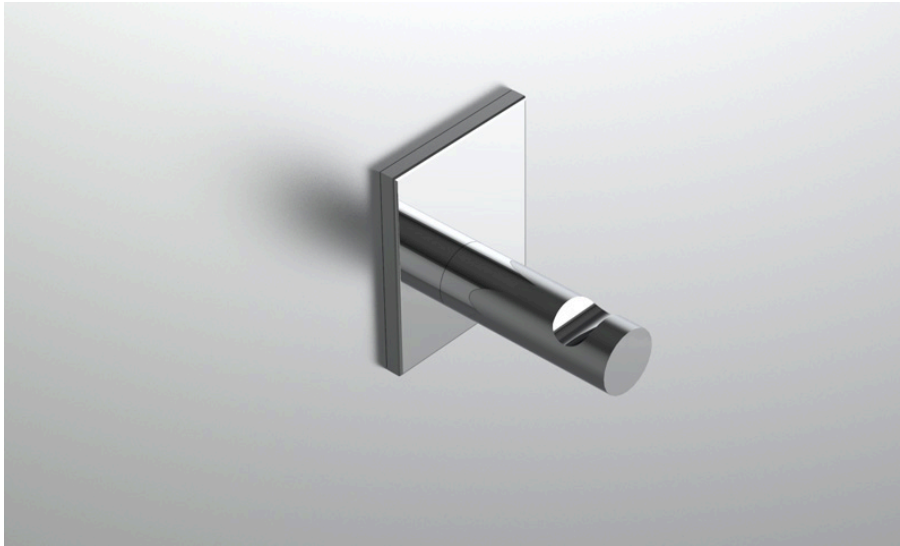

# neelnox

LET  
THERE  
BE **DESIGN.**

## FEATURES

- Premium 304 Grade Stainless Steel
- Solid Mount Construction
- Concealed Installation Hardware
- State of the ins wall anchors included for installation on Dry wall or Tile

### ROBE HOOK SINGLE

Model	Product	Finishes Available
INS-RHS1	Robe Hook Single	Polished (-P) Brushed (-B) Black (-BLK) White (-WHT) Oil Rubbed Bronze (-ORB)

Specified Model: \_\_\_\_\_

Finish Detail: \_\_\_\_\_